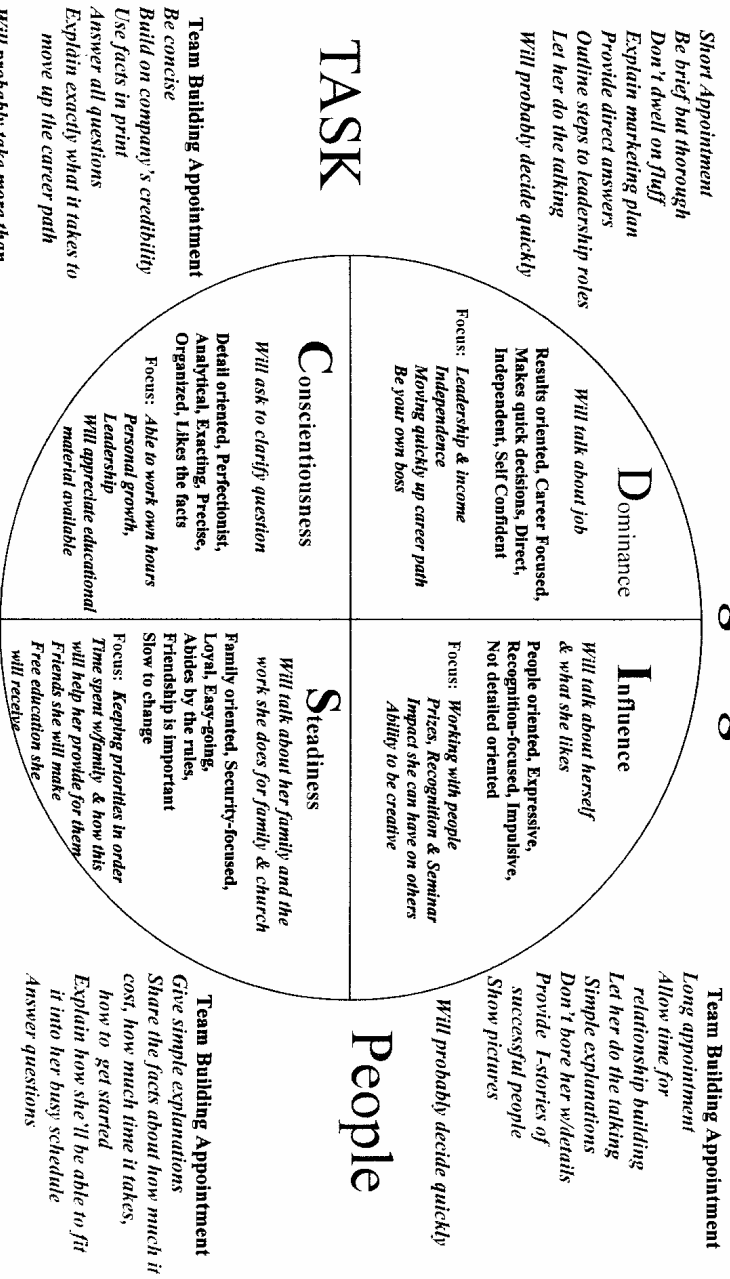

Disc for Team Builders

Outgoing

Created by:
 Kristine Henley