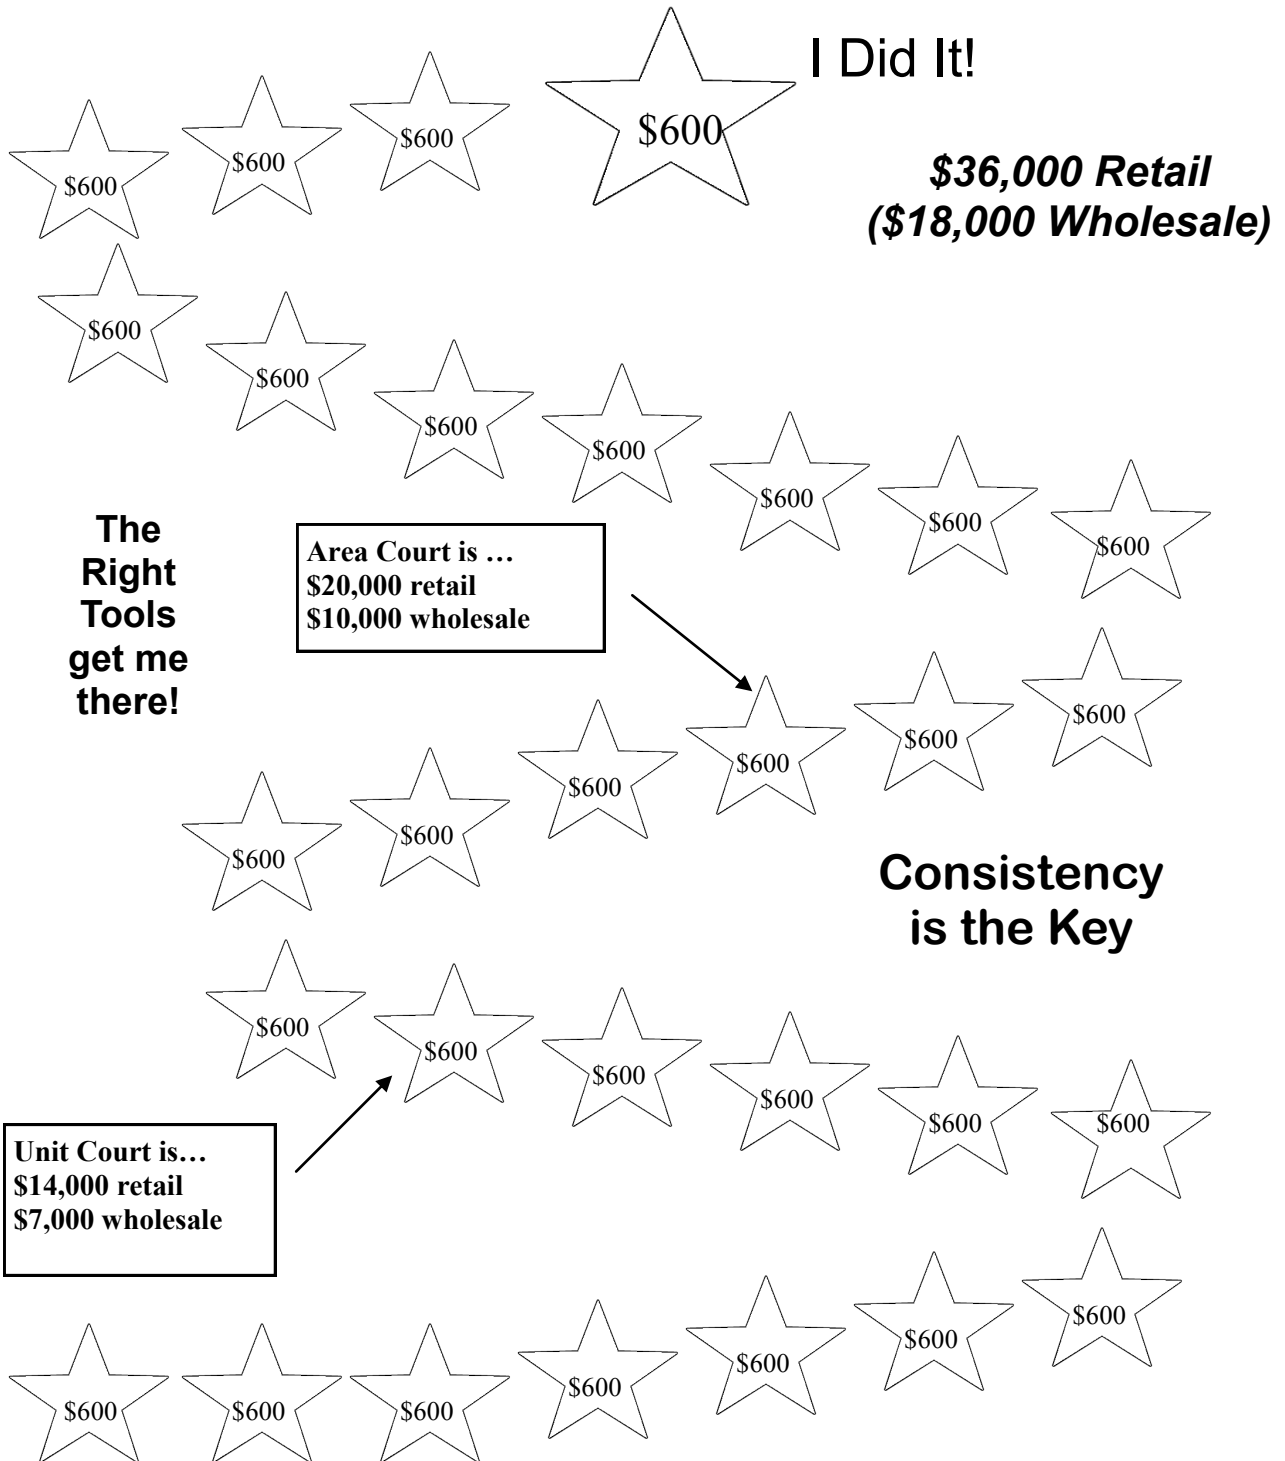

Queen's Court of Personal Sales 2012

Start